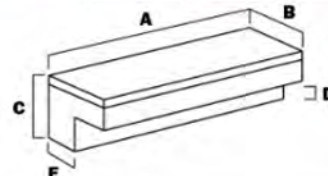

FS TRUCK GEAR

(800) 392-4513