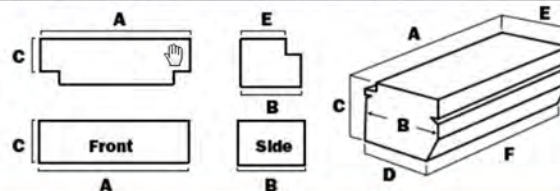

FS TRUCK GEAR TOOL BOXES

Part Number	Description	A	B	C	D	E	F	G
SINGLE LID BOXES								
PLS70	70" Bright Aluminum Crossover	70	20 1/4	14 1/2	9 3/8	61	17	-
PLS70B	70" Black Aluminum Crossover	70	20 1/4	14 1/2	9 3/8	61	17	-
PLSD70	70" Bright Aluminum Deep Crossover	70	20 1/4	20 1/2	15 1/2	61	17	-
PLSD70B	70" Black Aluminum Deep Crossover	70	20 1/4	20 1/2	15 1/2	61	17	-
PLS70LP	70" Bright Aluminum Crossover Low Profile	70	20 1/4	14 1/2	11 3/4	61	17	-
PLS70LPB	70" Black Aluminum Crossover Low Profile	70	20 1/4	14 1/2	11 3/4	61	17	-
PLSD70LP	70" Bright Aluminum Deep Crossover Low Profile	70	20 1/4	18 1/2	15 1/2	61	17	-
PLSD70LPB	70" Black Aluminum Deep Crossover Low Profile	70	20 1/4	18 1/2	15 1/2	61	17	-
PLS63A	63" Bright Aluminum Angled Crossover	63	20 1/4	14 1/2	9 3/8	55	17	39
PLS63AB	63" Black Aluminum Angled Crossover	63	20 1/4	14 1/2	9 3/8	55	17	39
PLS63ALP	63" Bright Aluminum Angled Crossover Low Profile	63	20 1/4	14 1/2	11 3/4	55	17	39
PLS63ALPB	63" Black Aluminum Angled Crossover Low Profile	63	20 1/4	14 1/2	11 3/4	55	17	39
PLS60A	60" Bright Aluminum Angled Crossover	60	20 1/4	14 1/2	9 3/8	50	17	38
PLS60AB	60" Black Aluminum Angled Crossover	60	20 1/4	14 1/2	9 3/8	50	17	38
PLS60ALP	60" Bright Aluminum Angled Crossover Low Profile	60	20 1/4	14 1/2	9 3/8	50	17	38
PLS60ALPB	60" Black Aluminum Angled Crossover Low Profile	60	20 1/4	14 1/2	9 3/8	50	17	38
PLG70	70" Bright Aluminum Gull Wing Crossover	70	20 1/4	14 1/2	9 3/8	62	17	-

CHEST BOXES