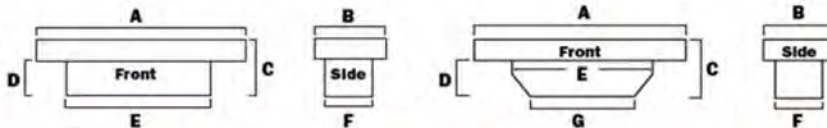

FS TRUCK GEAR TOOL BOXES

Part Number	Description	A	B	C	D	E	F	G
SINGLE LID BOXES								
PLS70	70" Bright Aluminum Crossover	70	20 1/4	14 1/2	9 3/8	61	17	-
PLS70B	70" Black Aluminum Crossover	70	20 1/4	14 1/2	9 3/8	61	17	-
PLSD70	70" Bright Aluminum Deep Crossover	70	20 1/4	20 1/2	15 1/2	61	17	-
PLSD70B	70" Black Aluminum Deep Crossover	70	20 1/4	20 1/2	15 1/2	61	17	-
PLS70LP	70" Bright Aluminum Crossover Low Profile	70	20 1/4	14 1/2	11 3/4	61	17	-
PLS70LPB	70" Black Aluminum Crossover Low Profile	70	20 1/4	14 1/2	11 3/4	61	17	-
PLSD70LP	70" Bright Aluminum Deep Crossover Low Profile	70	20 1/4	18 1/2	15 1/2	61	17	-
PLSD70LPB	70" Black Aluminum Deep Crossover Low Profile	70	20 1/4	18 1/2	15 1/2	61	17	-
PLS63A	63" Bright Aluminum Angled Crossover	63	20 1/4	14 1/2	9 3/8	55	17	39
PLS63AB	63" Black Aluminum Angled Crossover	63	20 1/4	14 1/2	9 3/8	55	17	39
PLS63ALP	63" Bright Aluminum Angled Crossover Low Profile	63	20 1/4	14 1/2	11 3/4	55	17	39
PLS63ALPB	63" Black Aluminum Angled Crossover Low Profile	63	20 1/4	14 1/2	11 3/4	55	17	39
PLS60A	60" Bright Aluminum Angled Crossover	60	20 1/4	14 1/2	9 3/8	50	17	38
PLS60AB	60" Black Aluminum Angled Crossover	60	20 1/4	14 1/2	9 3/8	50	17	38
PLS60ALP	60" Bright Aluminum Angled Crossover Low Profile	60	20 1/4	14 1/2	9 3/8	50	17	38
PLS60ALPB	60" Black Aluminum Angled Crossover Low Profile	60	20 1/4	14 1/2	9 3/8	50	17	38
PLG70	70" Bright Aluminum Gull Wing Crossover	70	20 1/4	14 1/2	9 3/8	62	17	-

CHEST BOXES