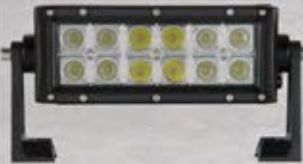

NOW STOCKING!

BULLY™

L.E.D. LIGHTS

PL-9707

LED LIGHT BAR 41.5 INCH; 240W; 17600LM

- PRODUCT FEATURES:**
- CREE SUPER BRIGHT LEDS
 - COMBO BEAM PATTERNS. FLOOD (90 DEGREE), SPOT (8 DEGREE)
 - SHOCKPROOF
 - WATER RESISTANT
 - ALL METAL CONSTRUCTION
 - OPERATING VOLTAGE: 10-30 DC
 - 80 PCS 3W CREE LEDS

PL-9705

LED LIGHT BAR 21.5 INCH; 120W; 8800LM

- PRODUCT FEATURES:**
- CREE SUPER BRIGHT LEDS
 - COMBO BEAM PATTERNS. FLOOD (90 DEGREE), SPOT (8 DEGREE)
 - SHOCKPROOF
 - WATER RESISTANT
 - ALL METAL CONSTRUCTION
 - OPERATING VOLTAGE: 10-30 DC
 - 40 PCS 3W CREE LEDS

PL-9703

LED LIGHT BAR 7.5 INCH; 36W 2640LM

- PRODUCT FEATURES:**
- CREE SUPER BRIGHT LEDS
 - COMBO BEAM PATTERNS. FLOOD (90 DEGREE), SPOT (8 DEGREE)
 - WATER RESISTANT, SHOCKPROOF
 - ALL METAL CONSTRUCTION
 - OPERATING VOLTAGE: 10-30V DC
 - 12 PCS 3W HIGH INTENSITY CREE LEDS
 - LENS MATERIAL SHATTERPROOF GLASS

PL-9701

LED WORK LIGHT 7 INCH ROUND; 18W; 1620 LM

- PRODUCT FEATURES:**
- CREE SUPER BRIGHT LEDS
 - FLOOD BEAM PATTERN (90 DEGREE)
 - SHOCKPROOF
 - WATER RESISTANT
 - ALL METAL CONSTRUCTION
 - OPERATING VOLTAGE: 10-30V DC
 - 6 PCS 3W HIGH INTENSITY CREE LEDS
 - DIECAST ALUMINUM HOUSING